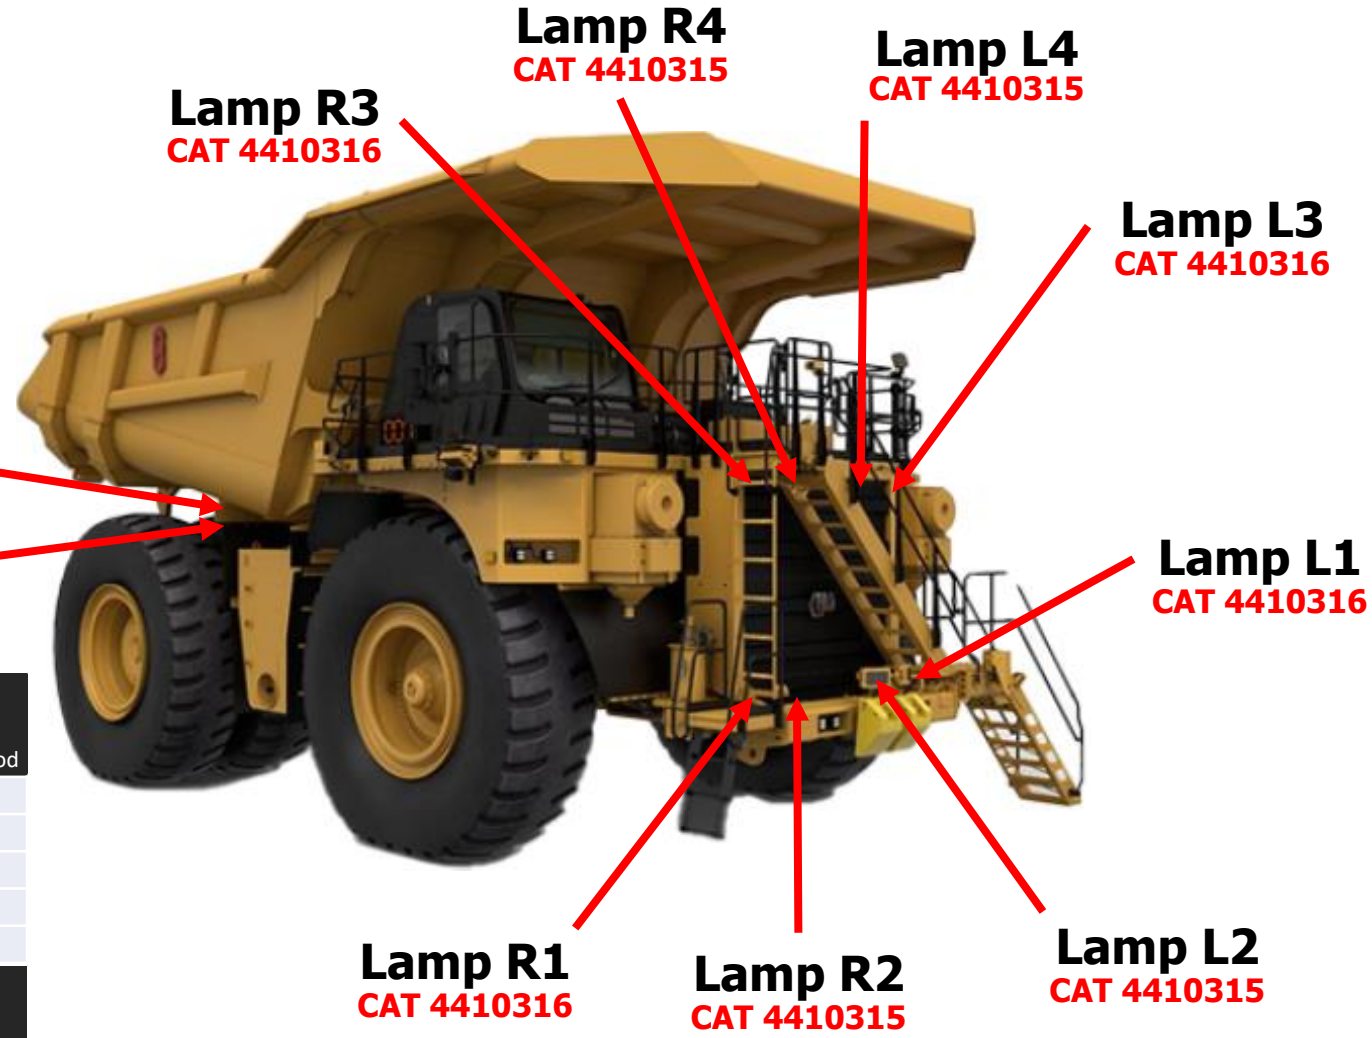

# Cat Haul Truck – Scorpius LED

**Lamp L5**  
CAT 4504950

**Lamp R5**  
CAT 4504950

**Lamp R3**  
CAT 4410316

**Lamp R4**  
CAT 4410315

**Lamp L4**  
CAT 4410315

**Lamp L3**  
CAT 4410316

**Lamp L1**  
CAT 4410316

**Lamp R1**  
CAT 4410316

**Lamp R2**  
CAT 4410315

**Lamp L2**  
CAT 4410315

Lamp L1	Lamp L2	Lamp L3	Lamp L4	Lamp L5
Scorpius LED N4404 LoBeam	Scorpius LED N4404 HiBeam	Scorpius LED N4404 LoBeam	Scorpius LED N4404 HiBeam	Scorpius LED N4402 WideFlood

x	0.00m	0.00m	0.00m	0.00m	-9.00m
y	1.20m	1.00m	1.20m	1.00m	0.50m
z	1.70m	1.70m	3.00m	3.00m	2.50m
Tilt	5°	0°	10°	5°	5°
Phi	0°	0°	0°	0°	175°

Lamp R1	Lamp R2	Lamp R3	Lamp R4	Lamp R5
Scorpius LED N4404 LoBeam	Scorpius LED N4404 HiBeam	Scorpius LED N4404 LoBeam	Scorpius LED N4404 HiBeam	Scorpius LED N4402 WideFlood

x	0.00m	0.00m	0.00m	0.00m	-9.00m
y	-1.20m	-1.00m	-1.20m	-1.00m	-0.50m
z	1.70m	1.70m	3.00m	3.00m	2.50m
Tilt	5°	0°	10°	5°	5°
Phi	0°	0°	0°	0°	-175°