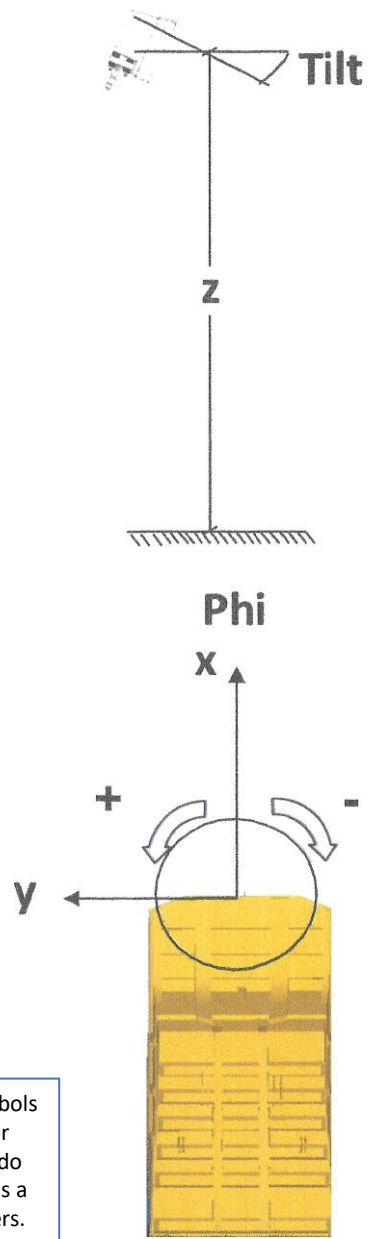

# Cat Haul Truck – Scorpius LED

**Lamp L5**  
CAT 4504950

**Lamp R5**  
CAT 4504950

**Lamp R3**  
CAT 4410316

**Lamp R4**  
CAT 4410315

**Lamp L4**  
CAT 4410315

**Lamp L3**  
CAT 4410316

**Lamp L1**  
CAT 4410316

x	0.00m	0.00m	0.00m	0.00m	-9.00m
y	1.20m	1.00m	1.20m	1.00m	0.50m
z	1.70m	1.70m	3.00m	3.00m	2.50m
Tilt	5°	0°	10°	5°	5°
Phi	0°	0°	0°	0°	175°

Lamp R1	Lamp R2	Lamp R3	Lamp R4	Lamp R5
Scorpius LED N4404 LoBeam	Scorpius LED N4404 HiBeam	Scorpius LED N4404 LoBeam	Scorpius LED N4404 HiBeam	Scorpius LED N4402 WideFlood

x	0.00m	0.00m	0.00m	0.00m	-9.00m
y	-1.20m	-1.00m	-1.20m	-1.00m	-0.50m
z	1.70m	1.70m	3.00m	3.00m	2.50m
Tilt	5°	0°	10°	5°	5°
Phi	0°	0°	0°	0°	-175°